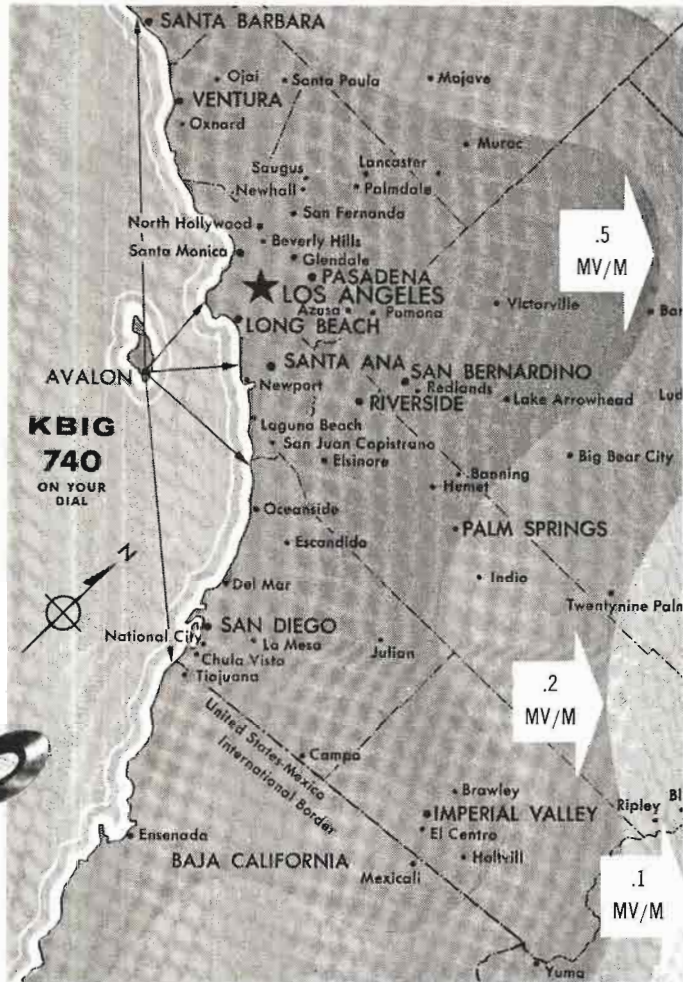

**The
Catalina
Station**

ONLY 4

STATIONS

in Southern California are powerful enough and popular enough to register audiences in radio survey ratings of both **Los Angeles** and **San Diego**.

Of these top four, KBIG ...

- is the only independent
- costs the least
- delivers most listeners per dollar

KBIG's 10,000-watt Catalina Island signal focuses all its strength on its mainland market, wastes none out to sea. Booming across salt water (finest natural conductor of radio waves) KBIG covers Southern California from Santa Barbara to Mexico.

KBIG helps you to make the Whole Sale, to all the Southland, at Wholesale Prices — as little as $6.75 a break!

Prove It To Yourself! Compare KBIG's base hour rate ($132) or base minute rate ($20) with any combination of newspapers, outdoor, television or radio you need to get this same coverage.

You'll see why KBIG is the **Giant Economy Package of Southern California Radio.**

Call Meeker or us — get the whole KBIG story.

**KBIG
740
ON YOUR
DIAL**